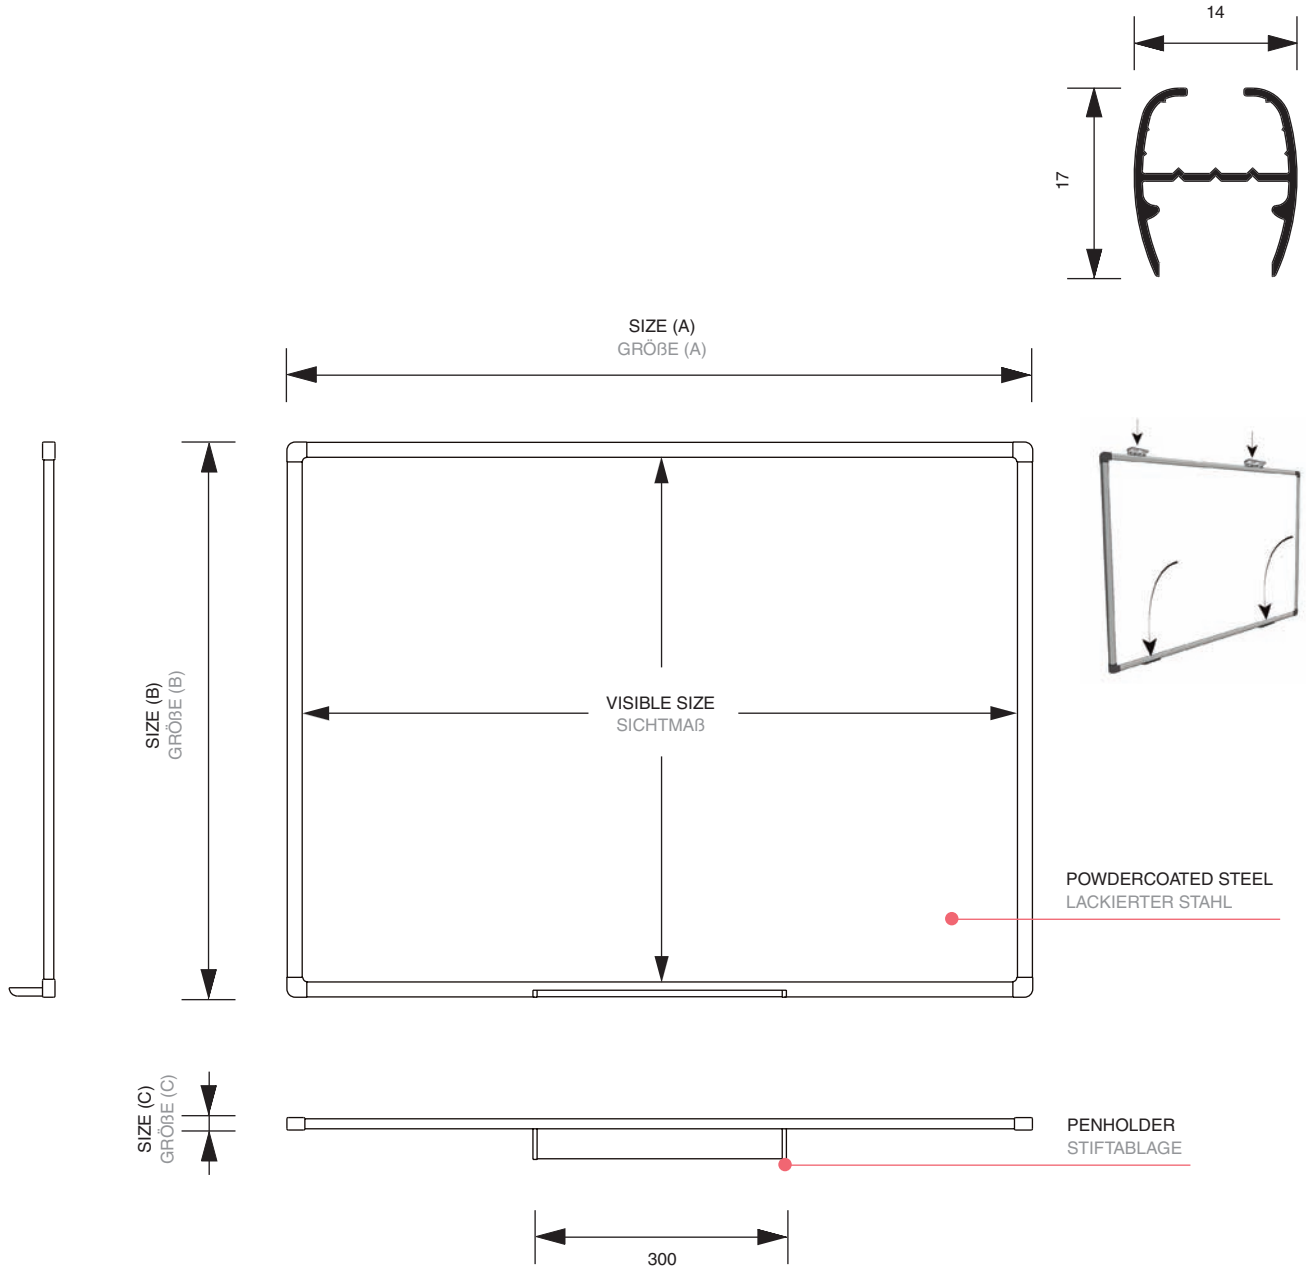

PRODUCT SHEET

SCRITTO® Economy Whiteboard

SCRITTO® OFFICE EQUIPMENT > WHITEBOARDS

ACCESSORIES ZUBEHÖR